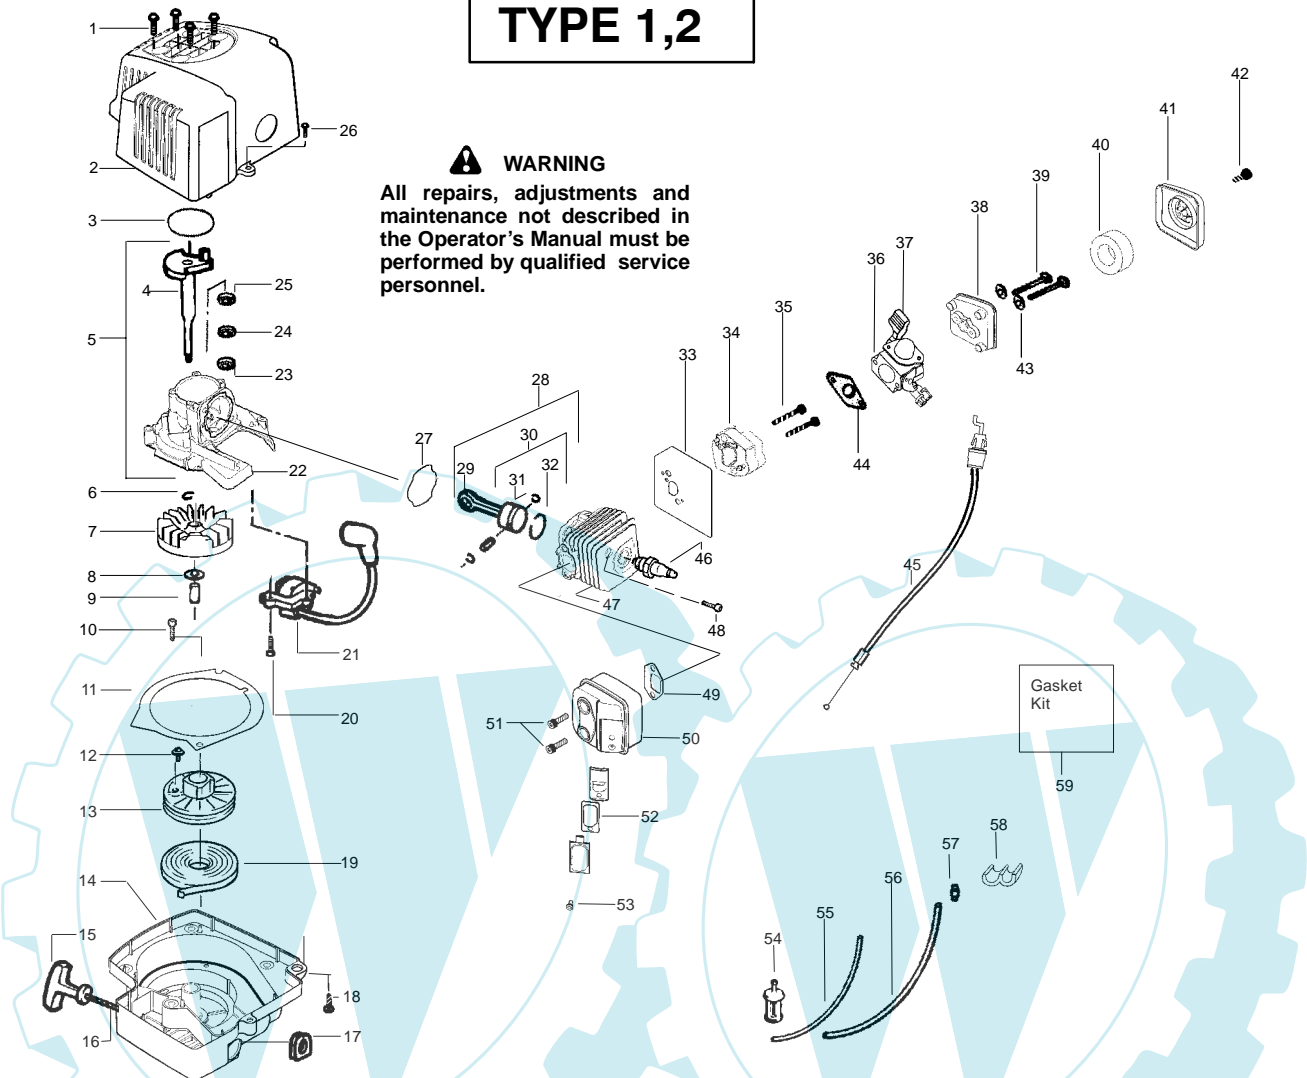

PARTS LIST NO. 530164610		McCULLOCH. PARTS LIST	MODEL(s) T55	
DATE 2/28/05	Replaces 530164610 - 6/18/04		Note: Illustration may differ from actual model due to design changes	PAGE NO. 1

TYPE 1,2

Ref.	Part No.	Description	Ref.	Part No.	Description	Ref.	Part No.	Description
1.	530016386	Screw	24.	530019264	Seal-Crankshaft	46.	952030249	Spark Plug(RCJ-6Y)
2.	530056454	Shroud	25.	530032125	Bearing-Inner	47.	530012500	Cylinder
3.	530071486	O-Ring-C'case (kit)	26.	530015934	Screw	48.	530015953	Screw
4.	530012571	Assy-Crankshaft	27.	530071486	Seal-Cylinder (kit)	49.	530071486	Gasket-Muffler (kit)
5.	530071681	Assy-C'case-C/shaft (Incl. #4,6 & 22)	28.	530071785	Kit-Piston/Rod Assy. (Incl. 29 & 30)	50.	530071805	Kit-Muffler (incl. # 49,51,52,53)
6.	530015941	Ring-Retainer-C'shaft	29.	530069945	Kit-Connecting Rod Assy.	51.	530016338	Bolt-Muffler
7.	530071487	Assy-Flywheel	30.	530071833	Kit-Piston (Incl. 31 & 32)	52.	530071544	Kit-Spark Arrestor
8.	530015828	Washer-Flat	31.	530015162	Retainer-Piston Pin	53.	530015241	Screw
9.	530055729	Spacer-Flywheel	32.	530055120	Ring-Piston	54.	530095647	Assy-Pick-up
10.	530015496	Screw	33.	530071486	Gasket-Carb. Adapt.(kit)	55.	530069247	Kit-Fuel Line(small)
11.	530055681	Plate-Baffle	34.	530057634	Adapter-Carburetor	56.	530069216	Kit-Fuel Line(large)
12.	530016392	Screw	35.	530016309	Screw	57.	530023877	Fitting-Fuel Line
13.	530069353	Kit-Starter Pulley (Incl.# 12)	36.	530071776	Kit-Carburetor Ass'y. (C1U-W22)	58.	530016103	Clip-Retainer
14.	530056277	Assy-Fan Housing	(Note: Repair kits are not available for this carburetor)			59.	530071486	Kit-Gasket (Incl. #3,27,33,44,49)
15.	530027569	Handle-Starter	37.	530059280	Lever-Choke			
16.	530069232	Kit-Rope	38.	530055680	Air Box			
17.	530019182	Grommet-Ignition Module	39.	530016429	Screw			
18.	530016386	Screw-(f/hsg to shrd)	40.	530047932	Air Filter Foam			
19.	530042085	Spring-Starter	41.	530055679	Air Filter Cover			
20.	530016357	Screw	42.	530015957	Screw			
21.	530054137	Ignition Module	43.	530015158	Washer			
22.	530012510	Assy-Crankcase (Incl. 23-25)	44.	530071486	Gasket-Carburetor(kit)			
23.	530055728	Bearing-Outer	45.	530058756	Assy-Throttle Cable			
								Manuals
								Euro
								Scan

✓ = NEW PART NUMBER FOR THIS IPL   * = REFER TO THE SERVICE REFERENCE INDICATED FOR MORE INFORMATION. (LOCATED AT END OF IPL)
● = THESE PARTS ARE ILLUSTRATED FOR CLARITY. ORDER COMPLETE ASSEMBLY.