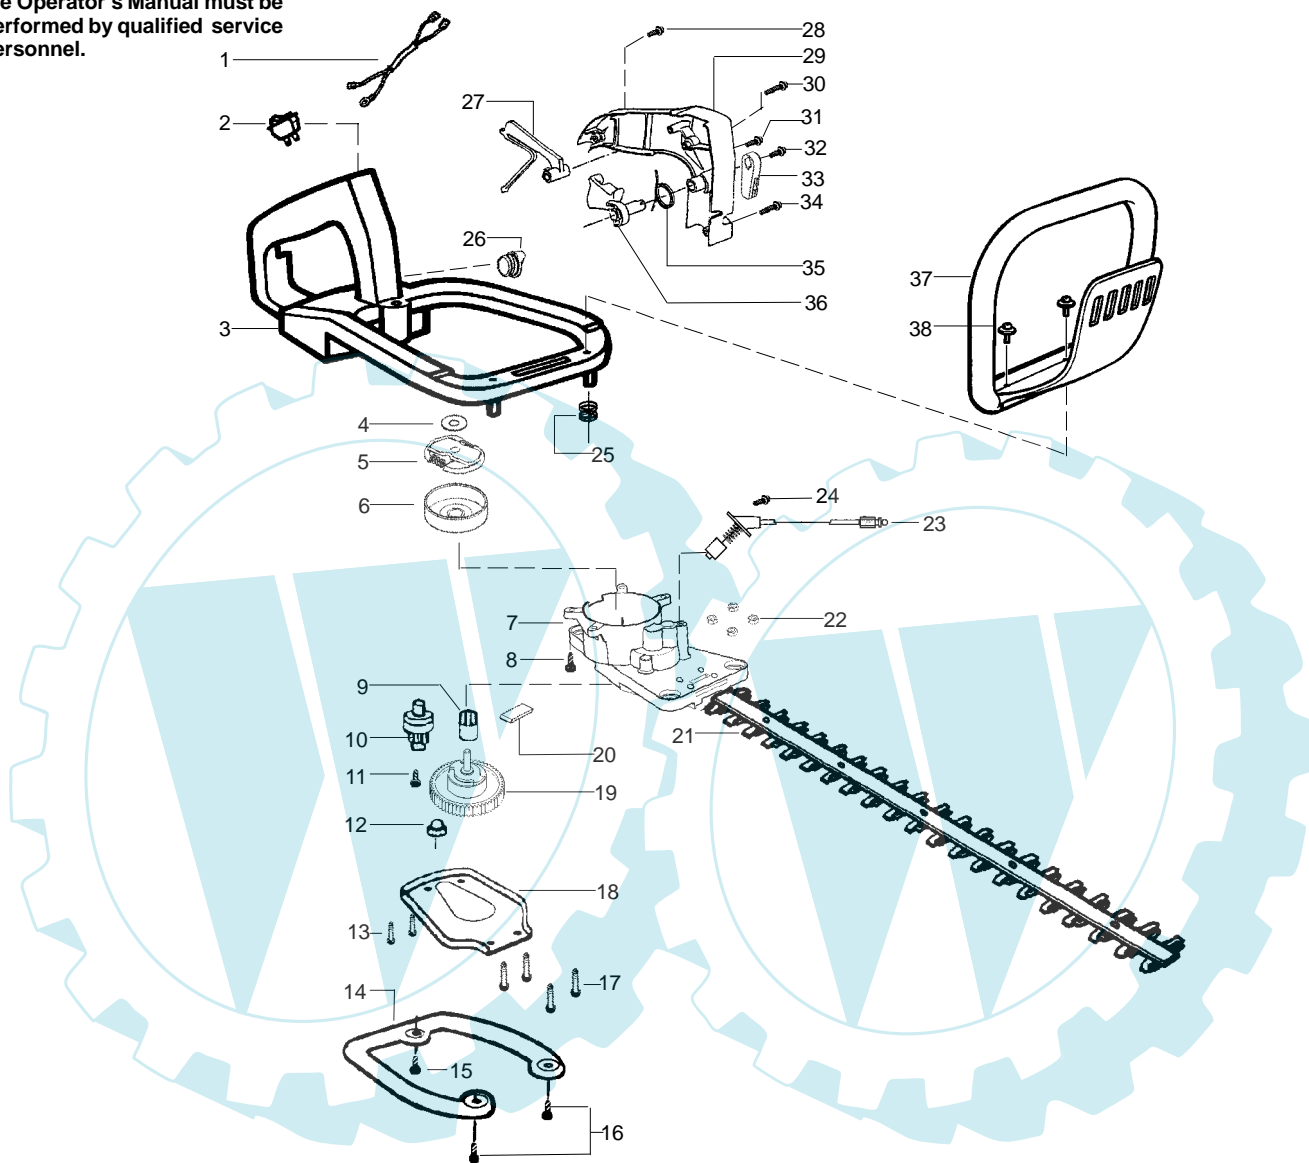

PARTS LIST NO. 530164610		McCULLOCH PARTS LIST	MODEL(s) T55	
DATE 2/28/05	Replaces 530164610 - 6/18/04		Note: Illustration may differ from actual model due to design changes	PAGE NO. 3

WARNING

All repairs, adjustments and maintenance not described in the Operator's Manual must be performed by qualified service personnel.

TYPE 2

Ref.	Part No.	Description	Ref.	Part No.	Description
1.	530054133	Assy-Leadwire/Switch (Incl.#2)	20.	530029948	Seal-Blade (Felt)
2.	530029954	Switch-Ignition	21.	530403229	Assy-Blade 22"
3.	530071655	Assy-Rear Handle & Tank	22.	530016284	Nut
4.	530015828	Washer-Clutch	23.	530057819	Assy-Cable Stop
5.	530014396	Kit-Clutch Assy.	24.	530015934	Screw
6.	530056069	Assy-Drum	25.	530029946	Spring
7.	530071932	Kit-Gear Box (incl.# 9-11,13,17,22)	26.	530047877	Assy-Fuel Cap
8.	530015886	Screw	27.	530059104	Lockout-Throttle
9.	530016013	Bearing-Gear	28.	530015934	Screw
10.	530096258	Assy-Pinion	29.	530057821	Cover-Handle
11.	530015805	Screw	30.	530015940	Screw
12.	530032121	Bushing-Blade	31.	530015934	Screw
13.	530015940	Screw	32.	530015775	Screw
14.	530036046	Plate-Isolator	33.	530057818	Lever-Trigger
15.	530015849	Screw	34.	530016406	Screw
16.	530015934	Screw	35.	530036123	Spring-Trigger
17.	530016472	Screw	36.	530053884	Trigger
18.	530029916	Cover-Gear Box Plate	37.	530094992	Handle-Front
19.	530071777	Kit-Drive Gear Ass'y. (Incl. #12)	38.	530015955	Screw

✓ = NEW PART NUMBER FOR THIS IPL   * = REFER TO THE SERVICE REFERENCE INDICATED FOR MORE INFORMATION. (LOCATED AT END OF IPL)
● = THESE PARTS ARE ILLUSTRATED FOR CLARITY. ORDER COMPLETE ASSEMBLY.